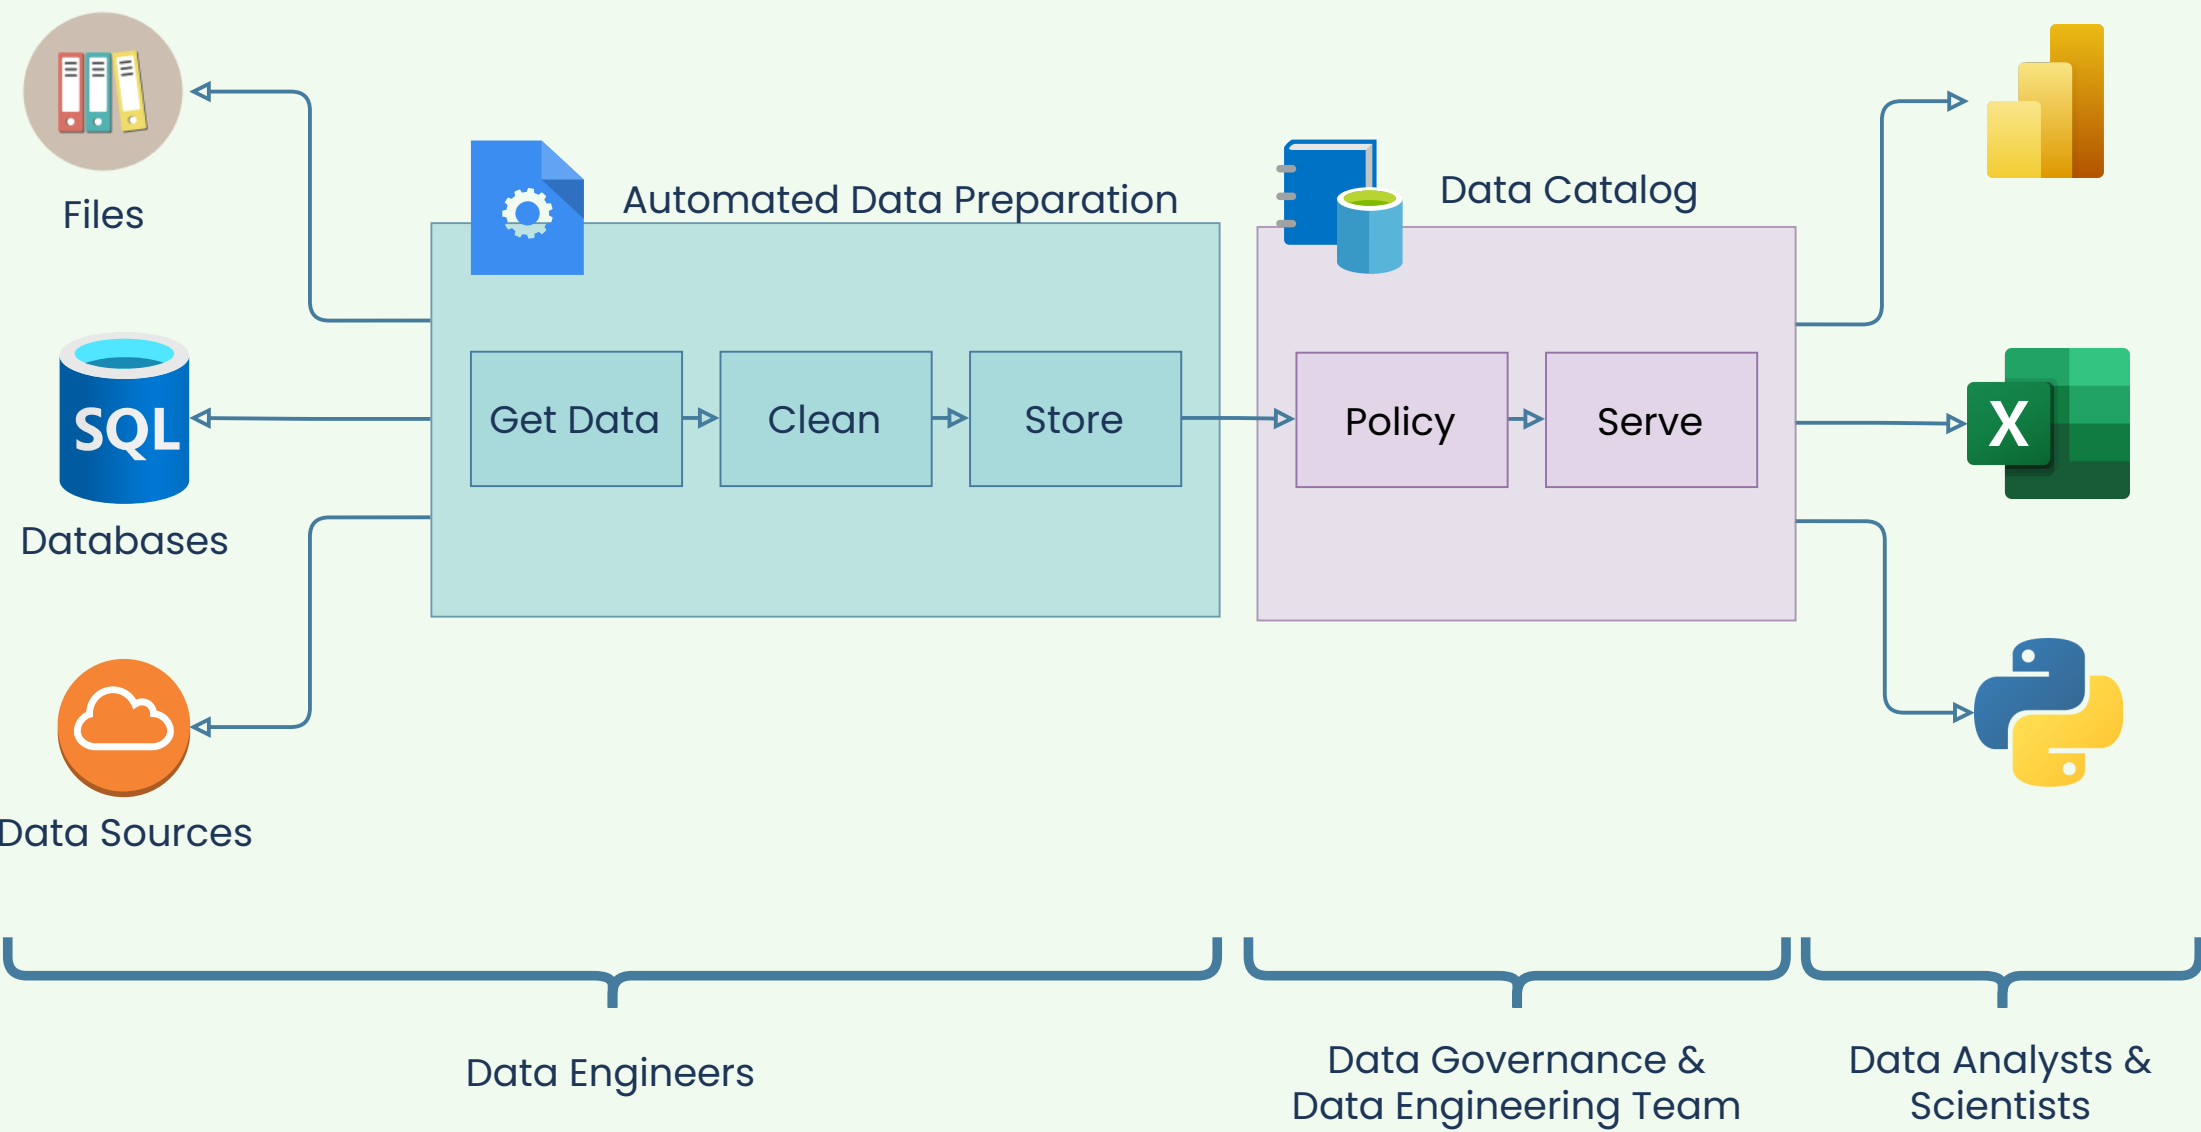

Files

Databases

Data Sources

Automated Data Preparation

Get Data

Clean

Store

Data Catalog

Policy

Serve

Data Engineers

Data Governance &
Data Engineering Team

Data Analysts &
Scientists